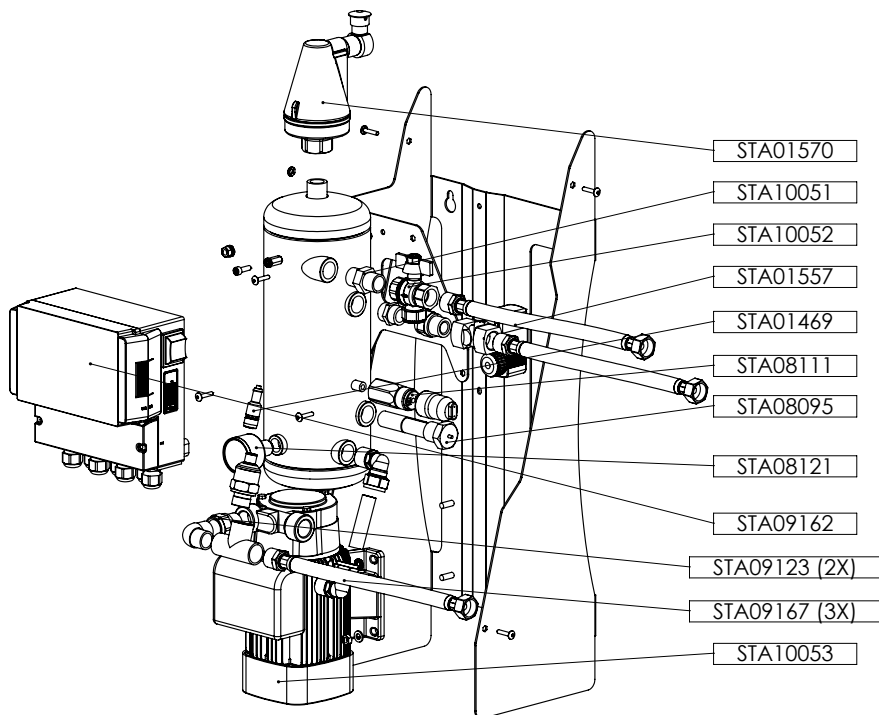

Vacumat Basic

Spare parts

| | |
|-----------------------|---|
| Vacumat Basic | 1 |
| Spare parts list..... | 2 |

Vacumat Basic

Spare parts list

| Flamco code | Description |
|-------------|----------------------------|
| STA01570 | Flexvent Super |
| STA10052 | Ball Valve 1/2" |
| STA01557 | Solenoid Valve 6213 |
| STA08111 | Vacuüm Pressure Switch |
| STA01469 | Pressure sensor 0-10 Bar |
| STA08095 | Float sensor 8187 |
| STA08121 | Pressure Gauge 3/8" |
| STA09162 | SCU control unit |
| STA09123 | Non-return valve 1/2" |
| STA09167 | Braided Hose 1/2" x 300 mm |
| STA10053 | Pump PQM-81-BS |
| STA10051 | Flow limiter |