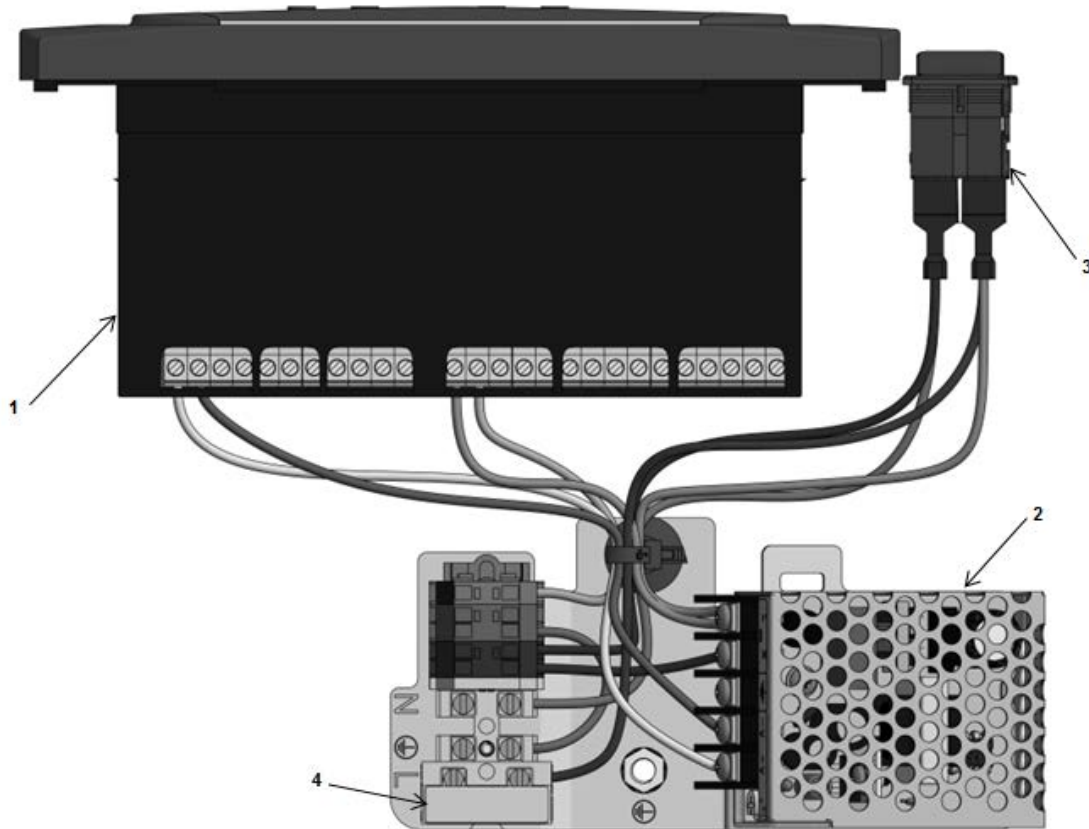

Flamco Pressurisation Equipment

PSD (Pressure Step Degasser) Degassing Equipment

Spare Part List

Contents

Spare Parts - Controller	3
Spare Parts- Internal main components.....	4
Notes.....	7

Spare Parts - Controller

The drawings on the following pages show the internal components for a range of pressurisation equipment. Due to continuing development and minor design changes, some components may be changed without notice. Therefore, the drawings may not accurately reflect the current production design. If in any doubt about the compatibility of replacement parts, please contact Flamco.

Kit No	Kit Description	ID	Part Description	Qty
STA12503	Controller	1	Micro Controller v10	1
STA12500	Power Supply and Switch	3	ON/OFF SWITCH	1
		2	ELECTRICAL PLATE TWO PUMP	1

Spare Parts- Internal main components

Part List

ID	Description
1	Automatic Air Vent
2	PSD Cylinder
3	Purge Solenoid Valve
4	Slamshut Solenoid Valve
5	Vacuum Transducer
6	Pressure Reducing Valve (PN16)
7	6 Bar Vacuum Cylinder Safety Relief Valve