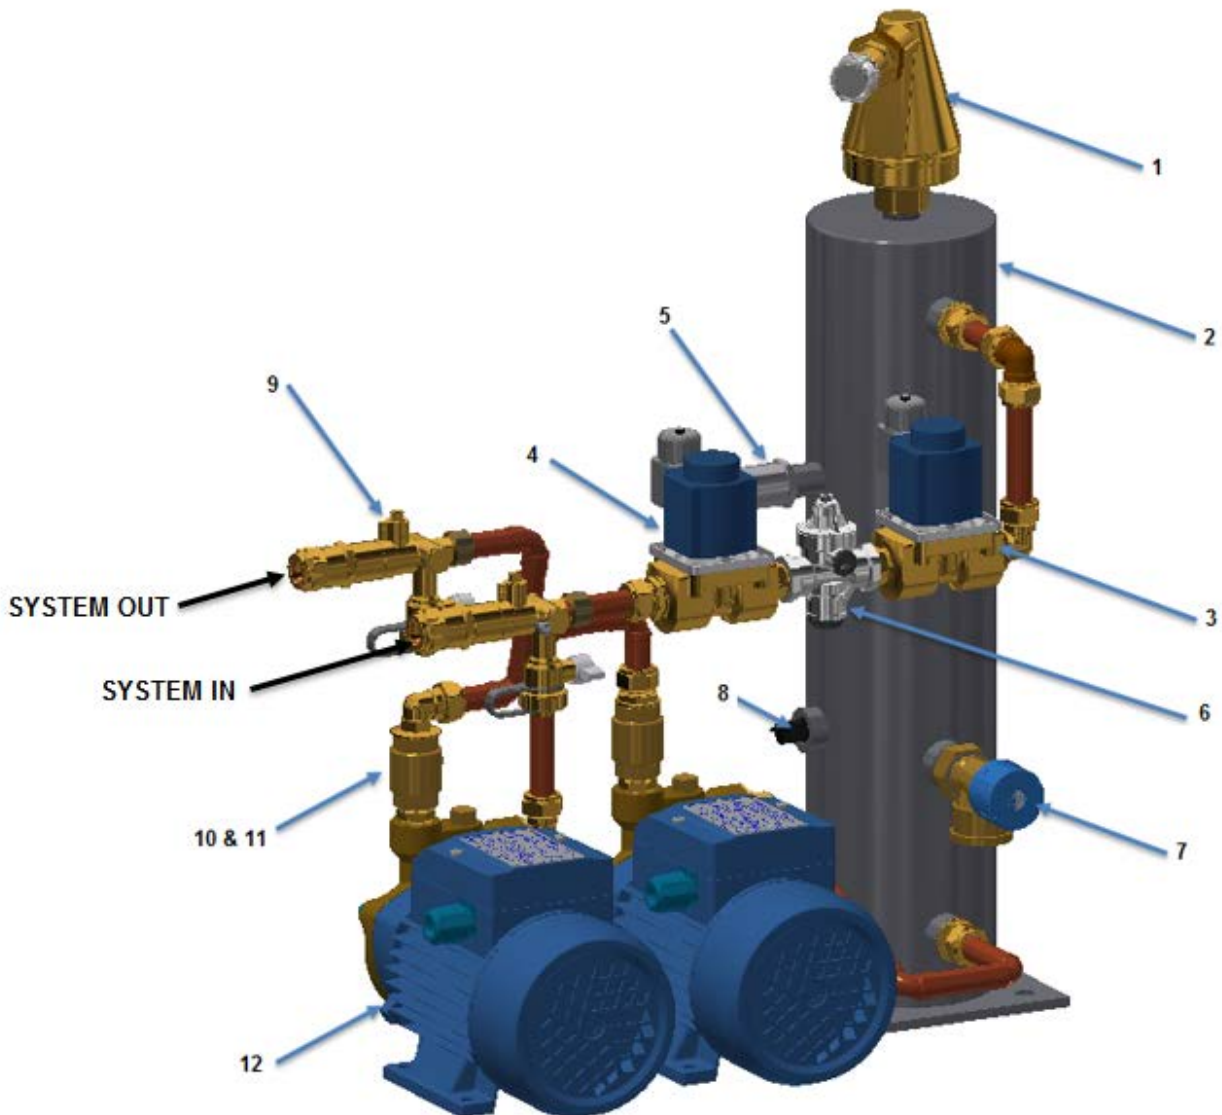

Flamco Pressurisation Equipment

PSD (Pressure Step Degasser) Degassing Equipment

Spare Part List

Contents

Spare Parts - Controller	3
Spare Parts- Internal main components.....	4
Notes.....	7

Spare Parts - Controller

The drawings on the following pages show the internal components for a range of pressurisation equipment. Due to continuing development and minor design changes, some components may be changed without notice. Therefore, the drawings may not accurately reflect the current production design. If in any doubt about the compatibility of replacement parts, please contact Flamco.

Kit No	Kit Description	ID	Part Description	Qty
STA12503	Controller	1	Micro Controller v10	1
STA12500	Power Supply and Switch	3	ON/OFF SWITCH	1
		2	ELECTRICAL PLATE TWO PUMP	1

Spare Parts- Internal main components

Part List

ID	Description
1	Automatic Air Vent
2	PSD Cylinder
3	Purge Solenoid Valve
4	Slamshut Solenoid Valve
5	Vacuum Transducer
6	Pressure Reducing Valve (PN16)
7	6 Bar Vacuum Cylinder Safety Relief Valve