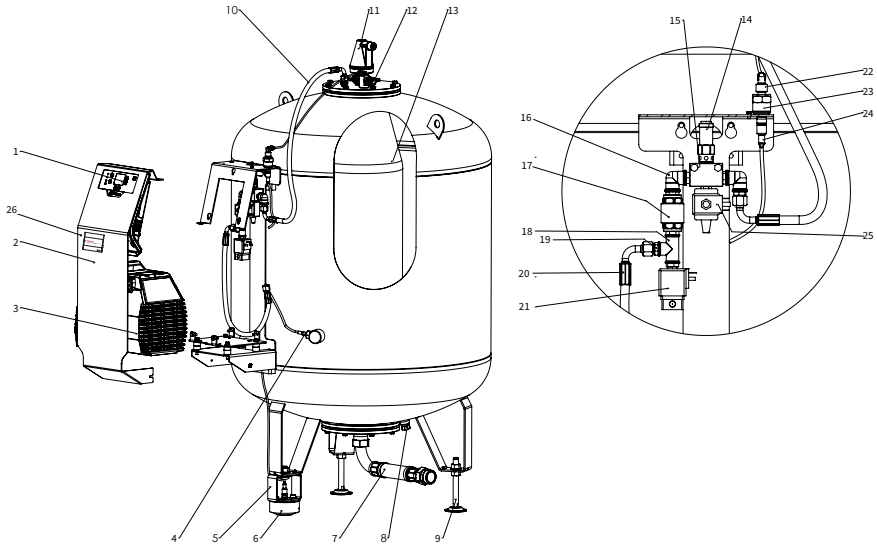

flamco

Flamcomat MK-U G4 Remote

Spare Part Chart

that's excellence.

1. Flamcomat MK-U G4 Remote 6/10 bar

Part name	400L	600L	800L	1000L
1 Flextronic		*STA13043-XXXXX		
2 Front cover		STA13044		
3 Compressor	STA08075		STA01345	
4 Membrane rupture sensor		22386		
5 Weight sensor mounting bracket		STA10030		
6 Weight sensor	STA10037	STA10038		
7 Fill hose		STA01709		
8 Drain ball valve		STA01216		
9 Adjustable feet		STA10035		
10 Armoured air hose	STA10040		STA10041	STA10042
11 Degasser Flexvent Super		18092		
12 Quick coupler for air		STA01344		
13 Diaphragm	STA10019	STA10020	STA10021	STA10022
14 Safety valve (6/10 bar)	6 bar STA08072 / 10 bar STA01310			

Spare part chart Flamcomat MK-U G4 Remote

	Part name	400L	600L	800L	1000L
15	Multiblock		STA01270		
16	Knee 90°		T0000015		
17	Check valve		STA07744		
18	T-piece		STA01405		
19	M16 to 3/8" adapter		STA01271		
20	Compressor hose		STA01287		
21	Solenoid air valve		STA01262		
22	Quick coupler for air		STA01344		
23	Pressure sensor		STA08168		
24	Cable for pressure sensor		STA08193		
25	Solenoid air valve with cable		STA01238		
26	Flamconnect GW-10 Flextronic		S90002		

	Part name	1200L	1600L	2000L	2800L	3500L
1	Flextronic			*STA13043-XXXXX		
2	Front cover			STA13044		
3	Compressor			STA01345		
4	Membrane rupture sensor			STA03058		
5	Weight sensor mounting bracket			Not applicable		
6	Weight sensor		STA07417		STA07418	
7	Fill hose	6 bar STA01949 / 10 bar on request		6 bar STA08078 / 10 bar on request		
8	Drain ball valve			STA01216		
9	Adjustable feet			STA07965		
10	Armoured air hose	STA01284	STA01289	STA01286	STA01291	STA01292
11	Degasser Flexvent Super			18092		
12	Quick coupler for air			STA01344		
13	Diaphragm	STA0170	STA0171	STA0172	STA0173	STA0174