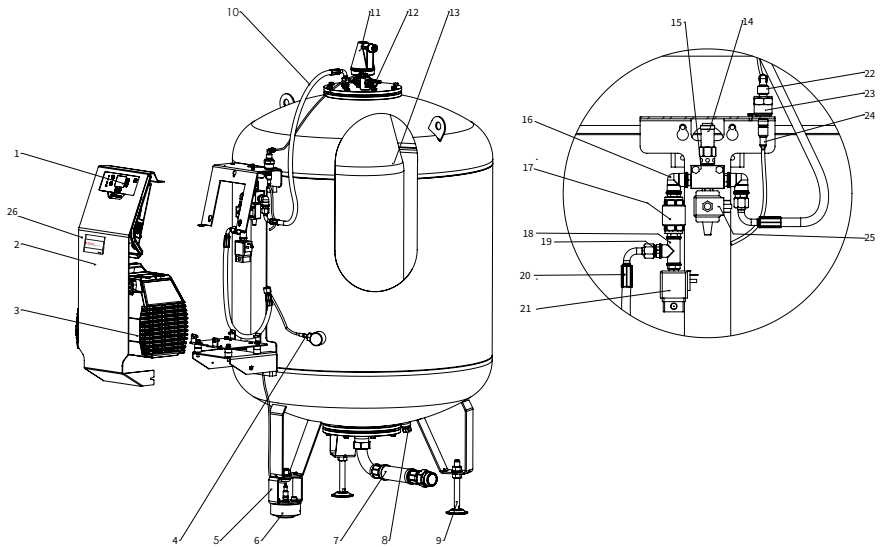

Spare part chart Flamcomat MK-U G4 Remote

	Part name	400L	600L	800L	1000L
15	Multiblock		STA01270		
16	Knee 90°		T0000015		
17	Check valve		STA07744		
18	T-piece		STA01405		
19	M16 to 3/8" adapter		STA01271		
20	Compressor hose		STA01287		
21	Solenoid air valve		STA01262		
22	Quick coupler for air		STA01344		
23	Pressure sensor		STA08168		
24	Cable for pressure sensor		STA08193		
25	Solenoid air valve with cable		STA01238		
26	Flamconnect GW-10 Flextronic		S90002		

	Part name	1200L	1600L	2000L	2800L	3500L
1	Flextronic			*STA13043-XXXXX		
2	Front cover			STA13044		
3	Compressor			STA01345		
4	Membrane rupture sensor			STA03058		
5	Weight sensor mounting bracket			Not applicable		
6	Weight sensor		STA07417		STA07418	
7	Fill hose	6 bar STA01949 / 10 bar on request		6 bar STA08078 / 10 bar on request		
8	Drain ball valve			STA01216		
9	Adjustable feet			STA07965		
10	Armoured air hose	STA01284	STA01289	STA01286	STA01291	STA01292
11	Degasser Flexvent Super			18092		
12	Quick coupler for air			STA01344		
13	Diaphragm	STA0170	STA0171	STA0172	STA0173	STA0174

	Part name	400L	600L	800L	1000L	3500L
14	Safety valve (6/10 bar)		6 bar STA08072 / 10 bar STA01310			
15	Multiblock			STA01270		
16	Knee 90°			T0000015		
17	Check valve			STA07744		
18	T-piece			STA01405		
19	M16 to 3/8" adapter			STA01271		
20	Compressor hose			STA01287		
21	Solenoid air valve			STA01262		
22	Quick coupler for air			STA01344		
23	Pressure sensor			STA08168		
24	Cable for pressure sensor			STA08193		
25	Solenoid air valve with cable			STA01238		
26	Flamconnect GW-10 Flextronic			S90002		

	Part name	400L	600L	800L	1000L
6	Weight sensor		STA07416		STA07417
10	Armoured air hose	STA01282	STA01283	STA01285	STA01290
13	Diaphragm	STA01066	STA01067	STA01068	STA01069 Ø750mm STA07884 Ø1000mm

2. Flamcomat Mk-U G4 Remote 3 bar